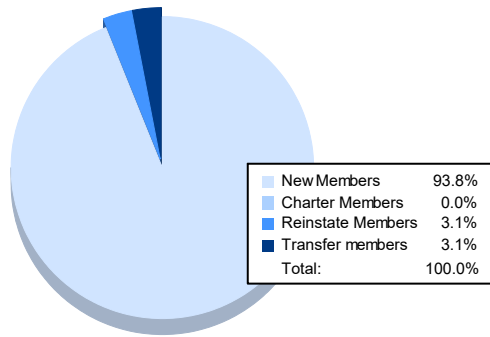

Year	New Clubs	Dropped Clubs	Gain/ Loss Clubs	New Members	Charter Members	Reinstate Members	Transfer Members	Total Member Added	Total Members Dropped	Gain/ Loss Members
2016-2017	0	1	-1	155	0	14	10	179	236	-57
2017-2018	0	5	-5	143	0	5	6	154	293	-139
2018-2019	0	1	-1	121	2	9	6	138	180	-42
2019-2020	0	2	-2	79	0	3	7	89	167	-78
2020-2021	0	1	-1	122	0	4	4	130	149	-19
<b>Average</b>	<b>0</b>	<b>2</b>	<b>-2</b>	<b>124</b>	<b>0</b>	<b>7</b>	<b>7</b>	<b>138</b>	<b>205</b>	<b>-67</b>

### Membership Composition June 2021 Cumulative